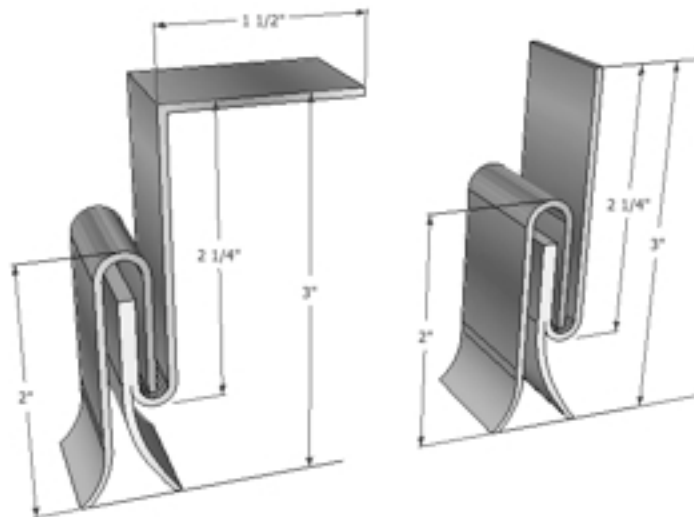

#### Mounting Channels

Material	Extruded anodized aluminum
Weight	1.0 lb/linear foot

Angle Mounting Channel

"P-Clip" for T-Bar Ceiling

Angle Mounting Channel

Flat Wall Mounting Channel